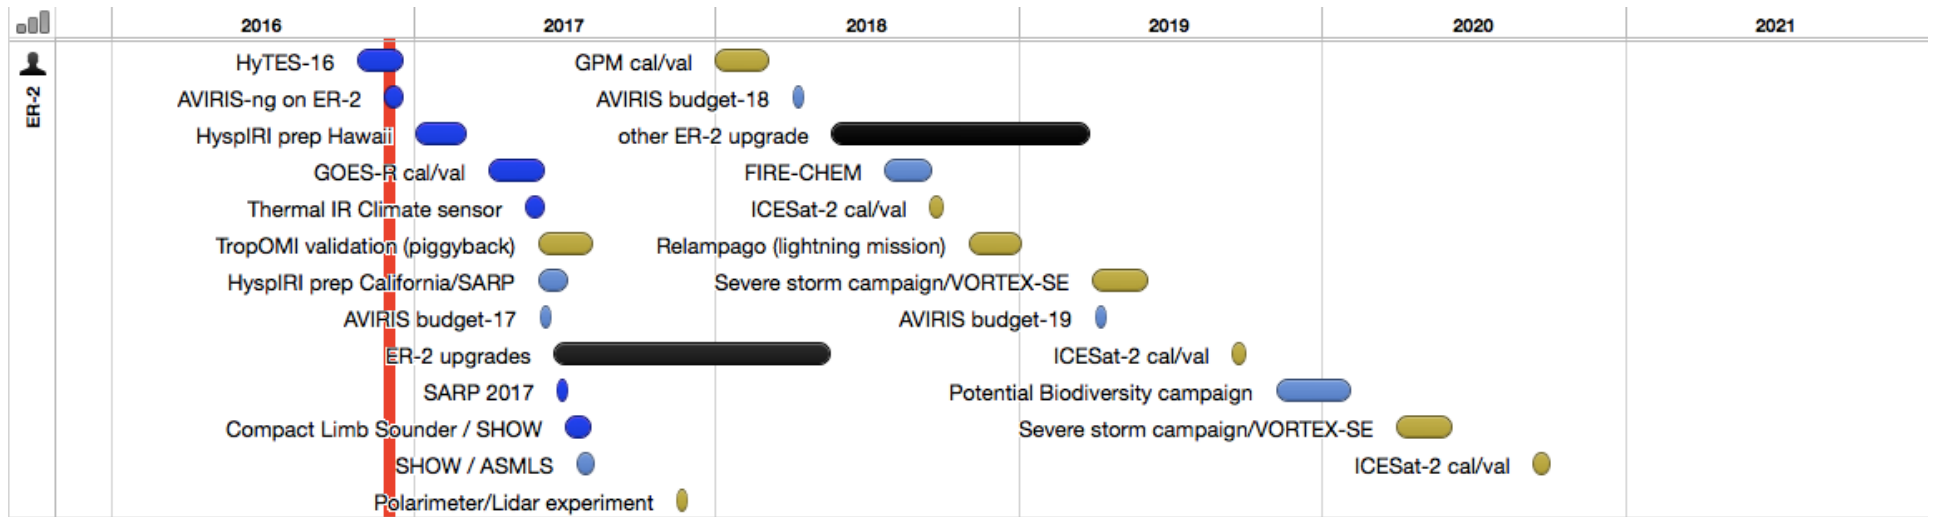

Aircraft Schedules: DC-8, ER-2

Aircraft Schedules: P-3, C-130, Sherpa

Aircraft Schedules: G-IIIs, NASA GV

Aircraft Schedules: B-200s

Aircraft Schedules: Global Hawk, WB-57, TBD