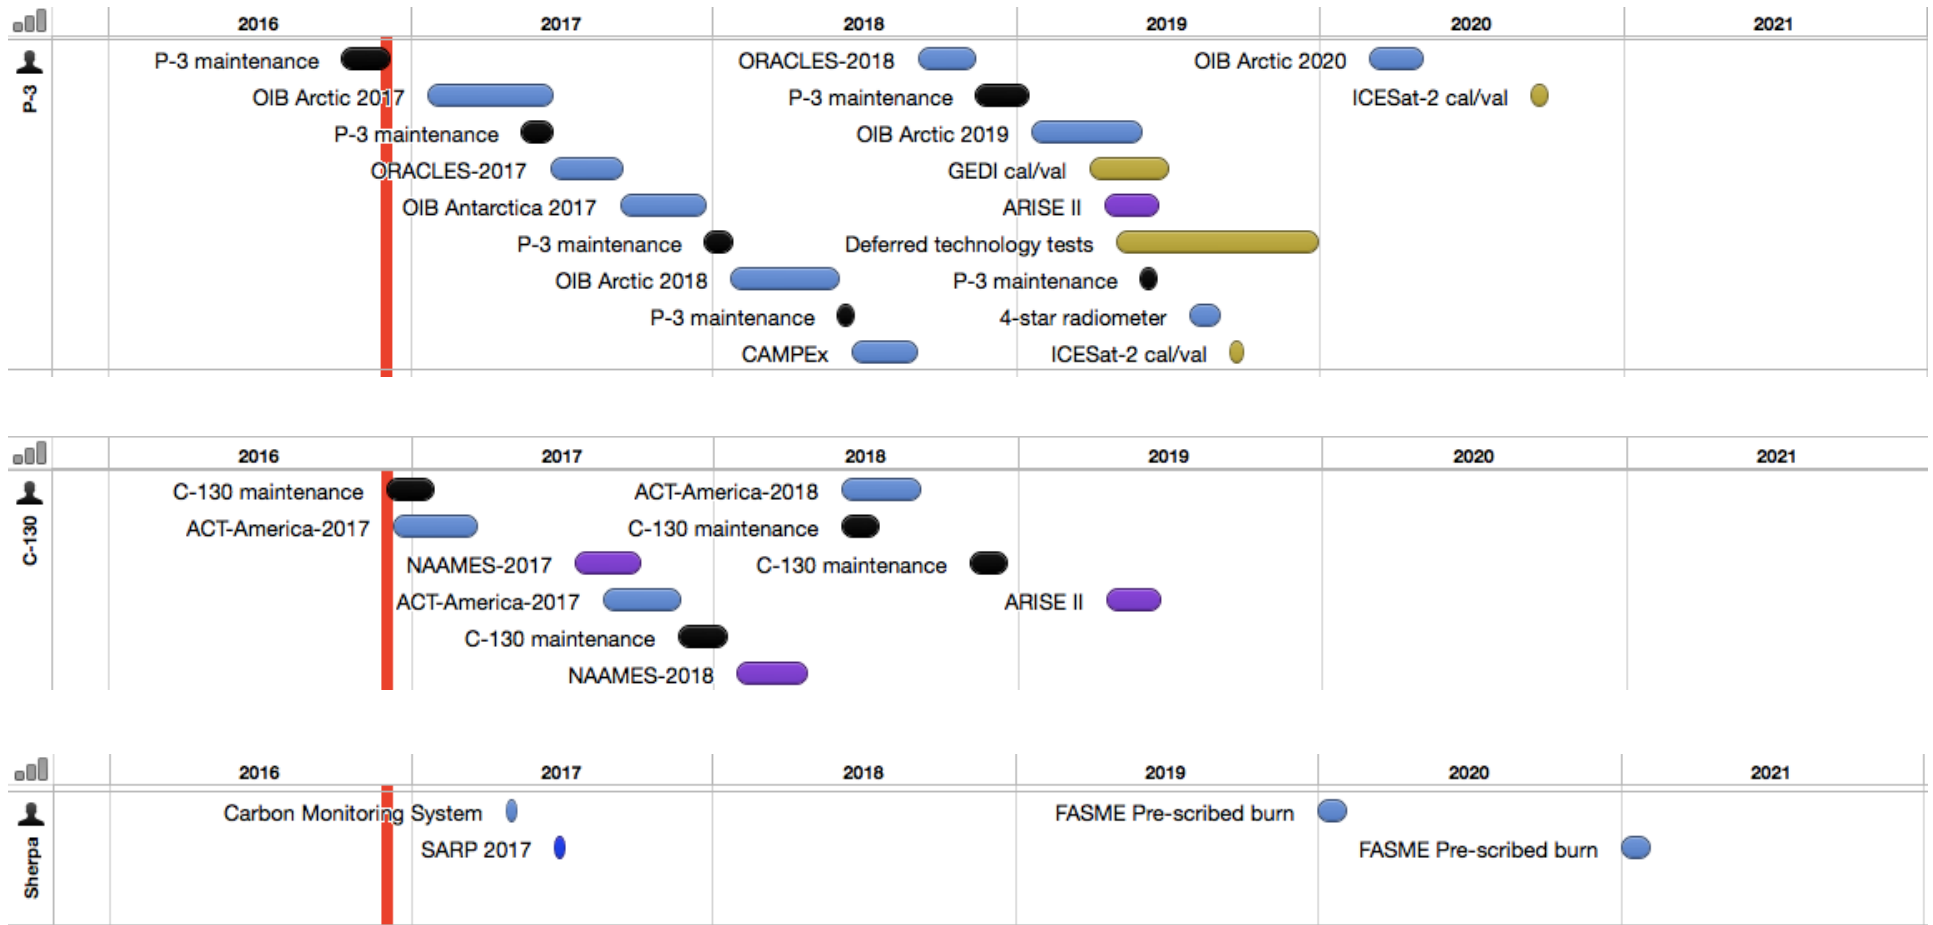

Aircraft Schedules: DC-8, ER-2

Aircraft Schedules: P-3, C-130, Sherpa

Aircraft Schedules: G-IIIs, NASA GV

Aircraft Schedules: B-200s

Aircraft Schedules: Global Hawk, WB-57, TBD