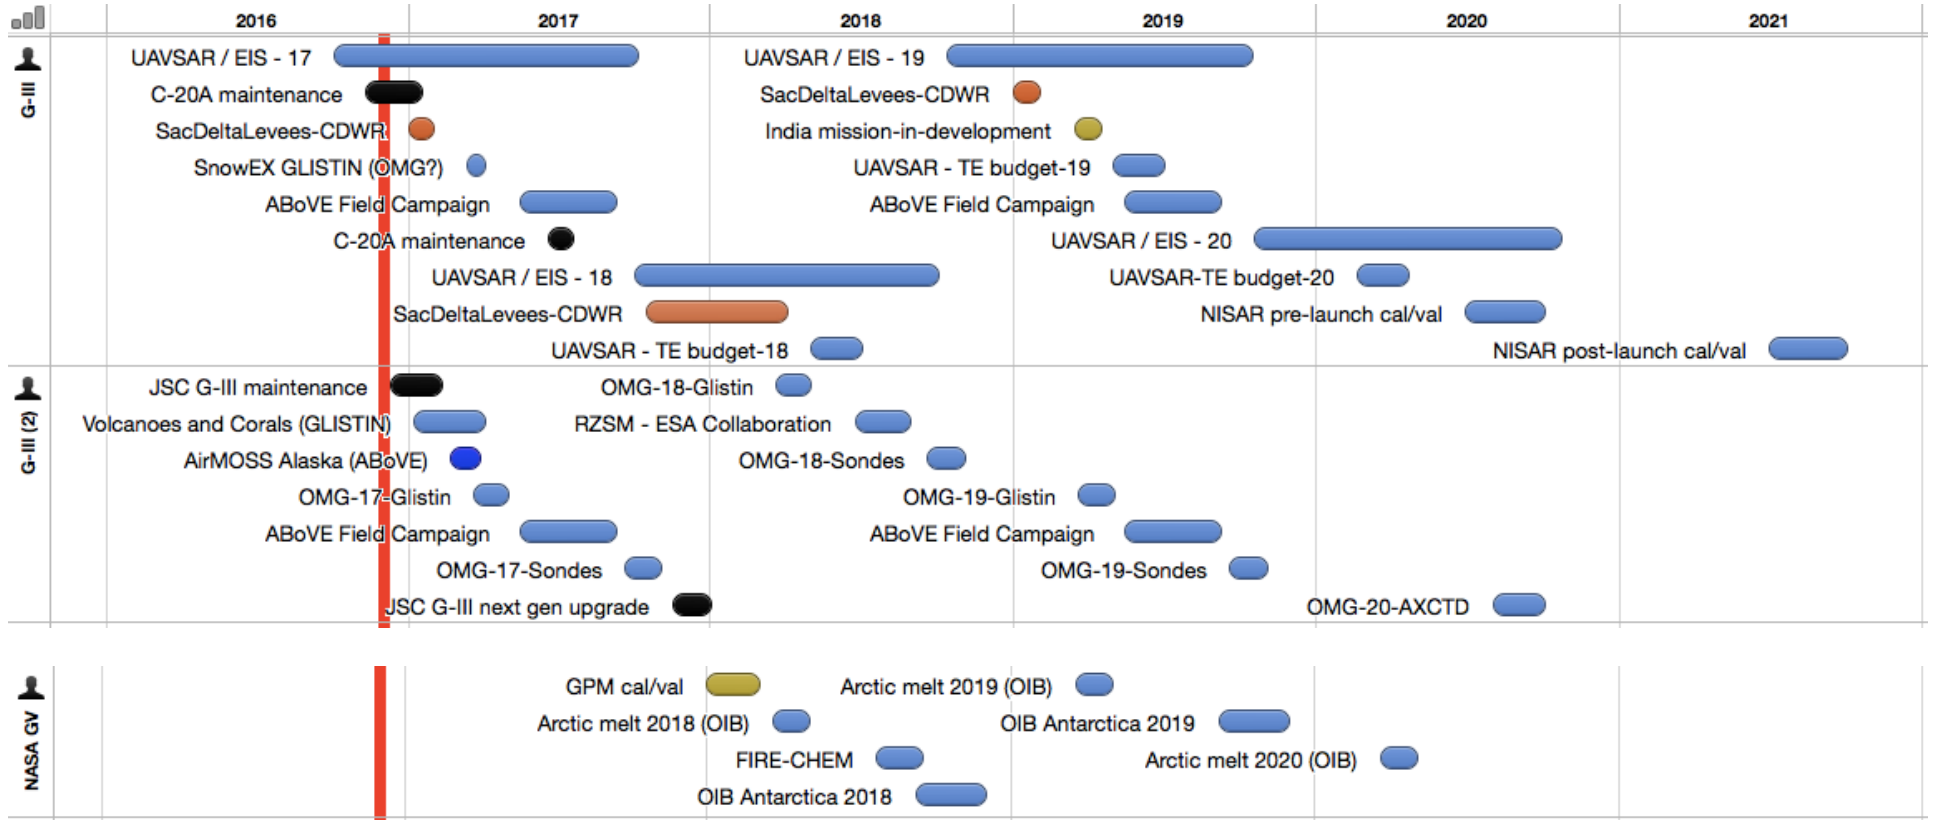

Aircraft Schedules: DC-8, ER-2

Aircraft Schedules: P-3, C-130, Sherpa

Aircraft Schedules: G-IIIs, NASA GV

Aircraft Schedules: B-200s

Aircraft Schedules: Global Hawk, WB-57, TBD