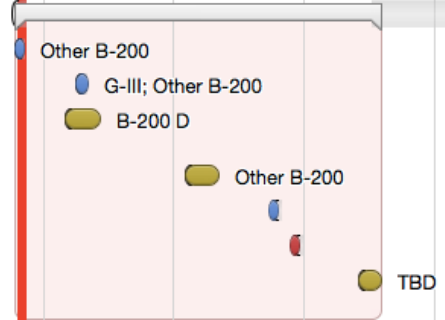

Water and Energy Cycle

Terrestrial Hydrology

Title	Fit Hours	PS/PE/PM	Related Satellite/Sensor	2021	2022	2023	2024	2025	2026	2027
4) Water and Energy Cycle 4.1) SnowEX / SWESAR 4.2) SnowEX / AVIRIS / UAVSAR - 23 4.3) SWOT post-launch hydrology cal/val (AirSWOT) 4.4) SLAP support for PBL 4.5) SnowEX - 24 (?) 4.6) PACE LAUNCH 4.7) PACE-coastal water quality mission (PRISM?)										
		Entin	GCOM-W1							
	75	Entin	GCOM-W1, GPM, SBG							
	120	Shiffer	SWOT							
		Entin	PBL							
		Entin	PACE							
		Entin/Lorenzoni	PACE