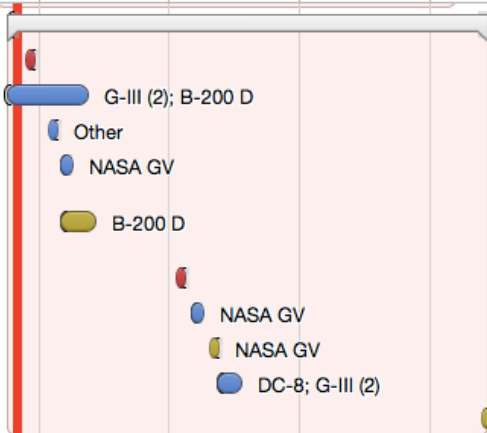

Climate Change and Variability

Cryosphere and Physical Oceanography

Title	Fit Hours	PS/PE/PM	Related Satellite/Sensor	2021	2022	2023	2024	2025	2026	2027
3) Climate Variability and Change										
• 3.1) SWOT Launch			SWOT							
• 3.2) S-MODE - 2022-23		Shiffer	SWOT							
• 3.3) Vanilla UAS Snow mission repeat			ICESat-2							
• 3.4) SWOT post launch ocean cal/val (SCRIPPS MASS)	120	Shiffer	SWOT							
• 3.5) SWOT post-launch hydrology cal/val (AirSWOT)	120	Shiffer	SWOT							
• 3.6) NISAR LAUNCH		Bawden	NISAR							
• 3.7) SWOT cal/val	120	Shiffer	SWOT							
• 3.8) ICESAT-2 cal/val		Markus	ICESat-2							
• 3.9) ARCSIX	300	Maring/Markus	ICESat-2							
• 3.10) EXPLORER class ocean concept		Shiffer