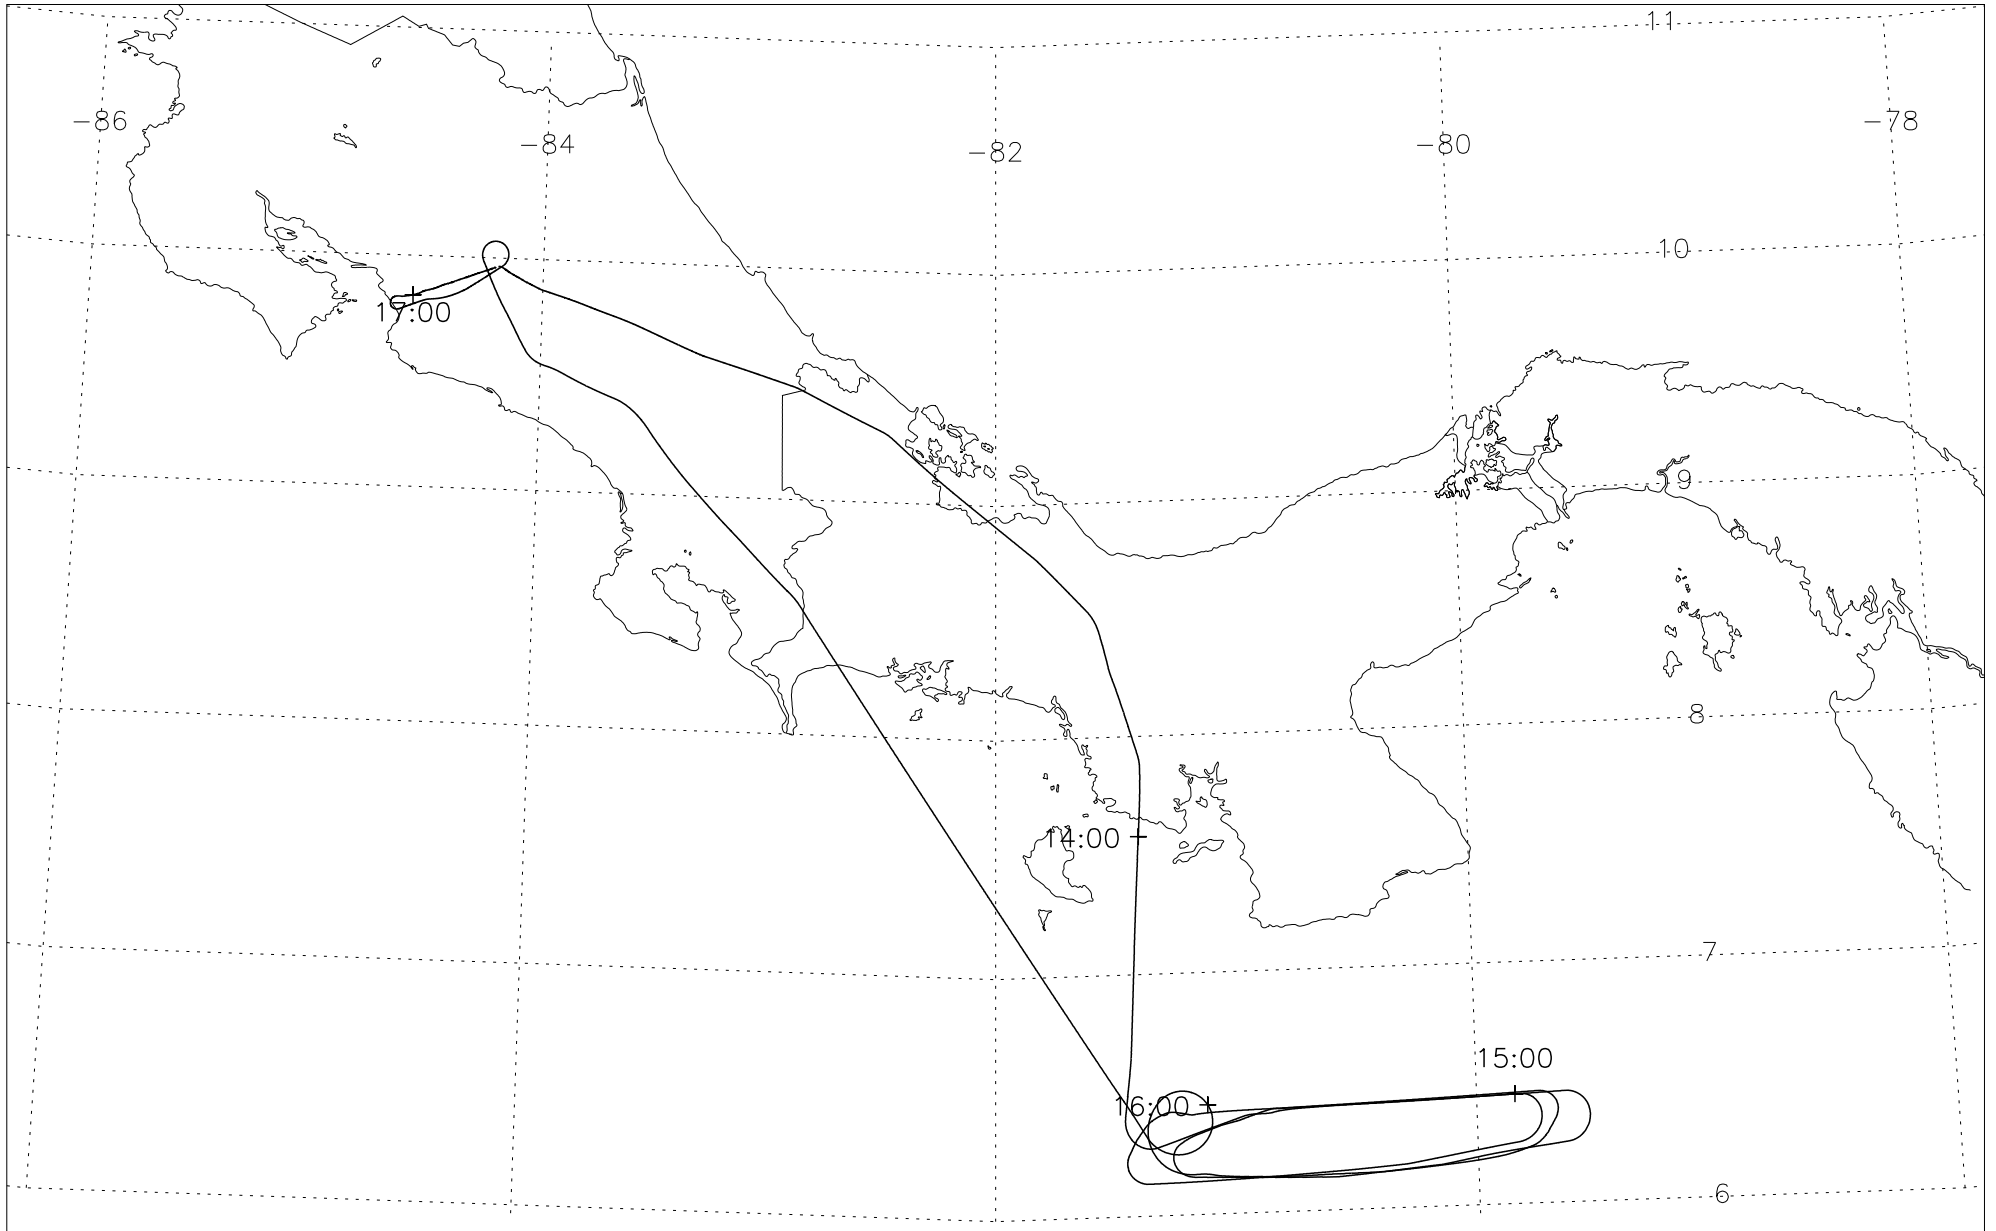

WB-57 Track from FP20070805.WB57 RDATE=20070805

Start = 13:16 End = 17:09 LonMin= -84.67 LonMax= -79.53 LatMin= 6.15 LatMax= 10.11