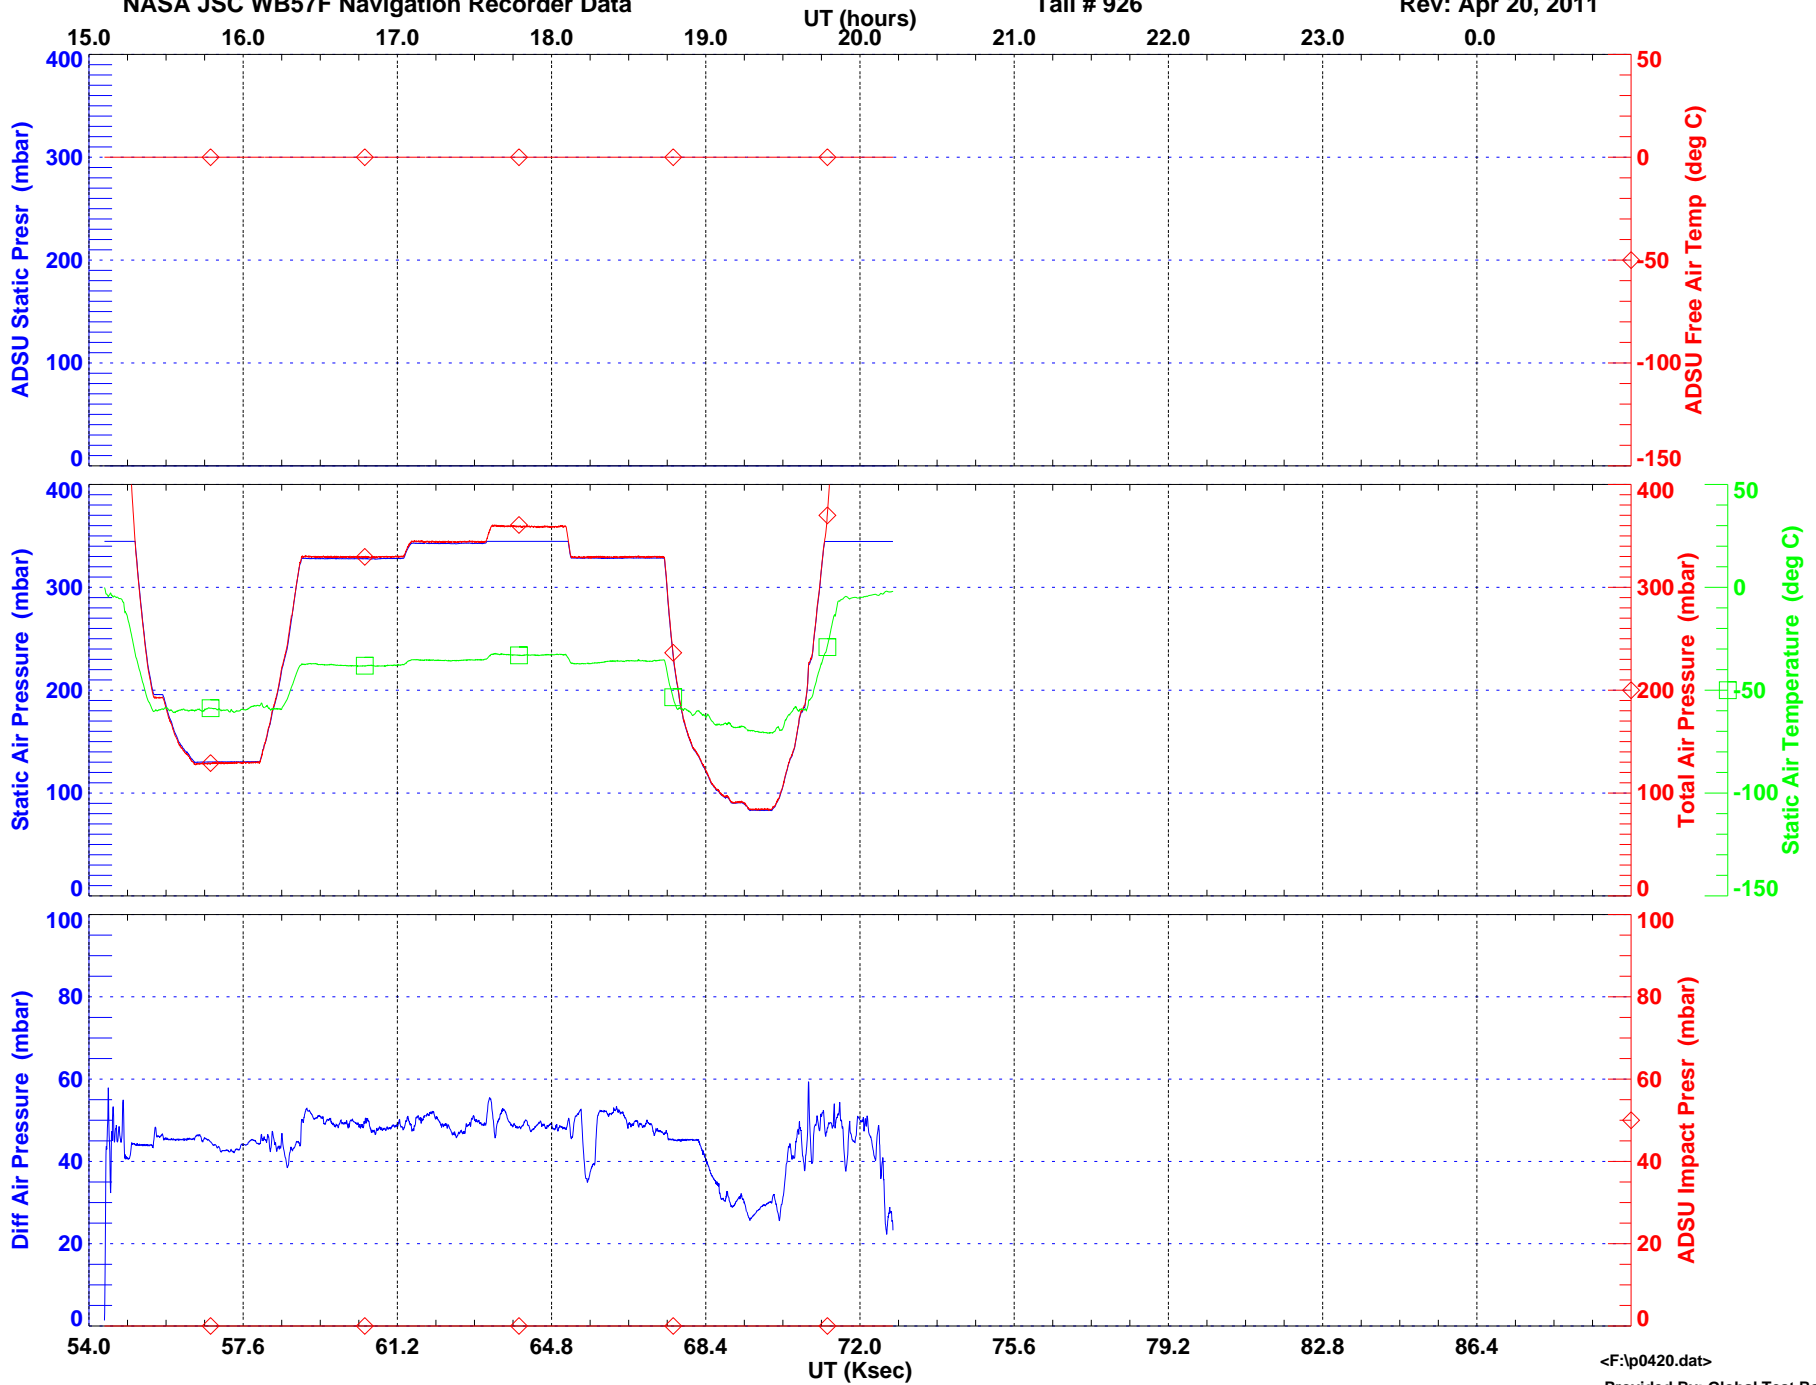

WB57F State Parameters (5 second averaged)
NASA JSC WB57F Navigation Recorder Data

Flight Date: Apr 20, 2011
Tail # 926

Sortie # 11-0420
Rev: Apr 20, 2011

<F:\p0420.dat>

Provided By: Global Test Range, DFRC Airborn

WB57F State Parameters (5 second averaged)
NASA JSC WB57F Navigation Recorder Data

Flight Date: Apr 20, 2011
Tail # 926

Sortie # 11-0420
Rev: Apr 20, 2011

WB57F State Parameters (5 second averaged)
NASA JSC WB57F Navigation Recorder Data

Flight Date: Apr 20, 2011
Tail # 926

Sortie # 11-0420
Rev: Apr 20, 2011

WB57F State Parameters (5 second averaged)
NASA JSC WB57F Navigation Recorder Data

Flight Date: Apr 20, 2011
Tail # 926

Sortie # 11-0420
Rev: Apr 20, 2011

NASA JSC WB57F Navigation Recorder Data

Flight Date: Apr 20, 2011 Sortie: 11-0420

Provided By: Airborne Science Program