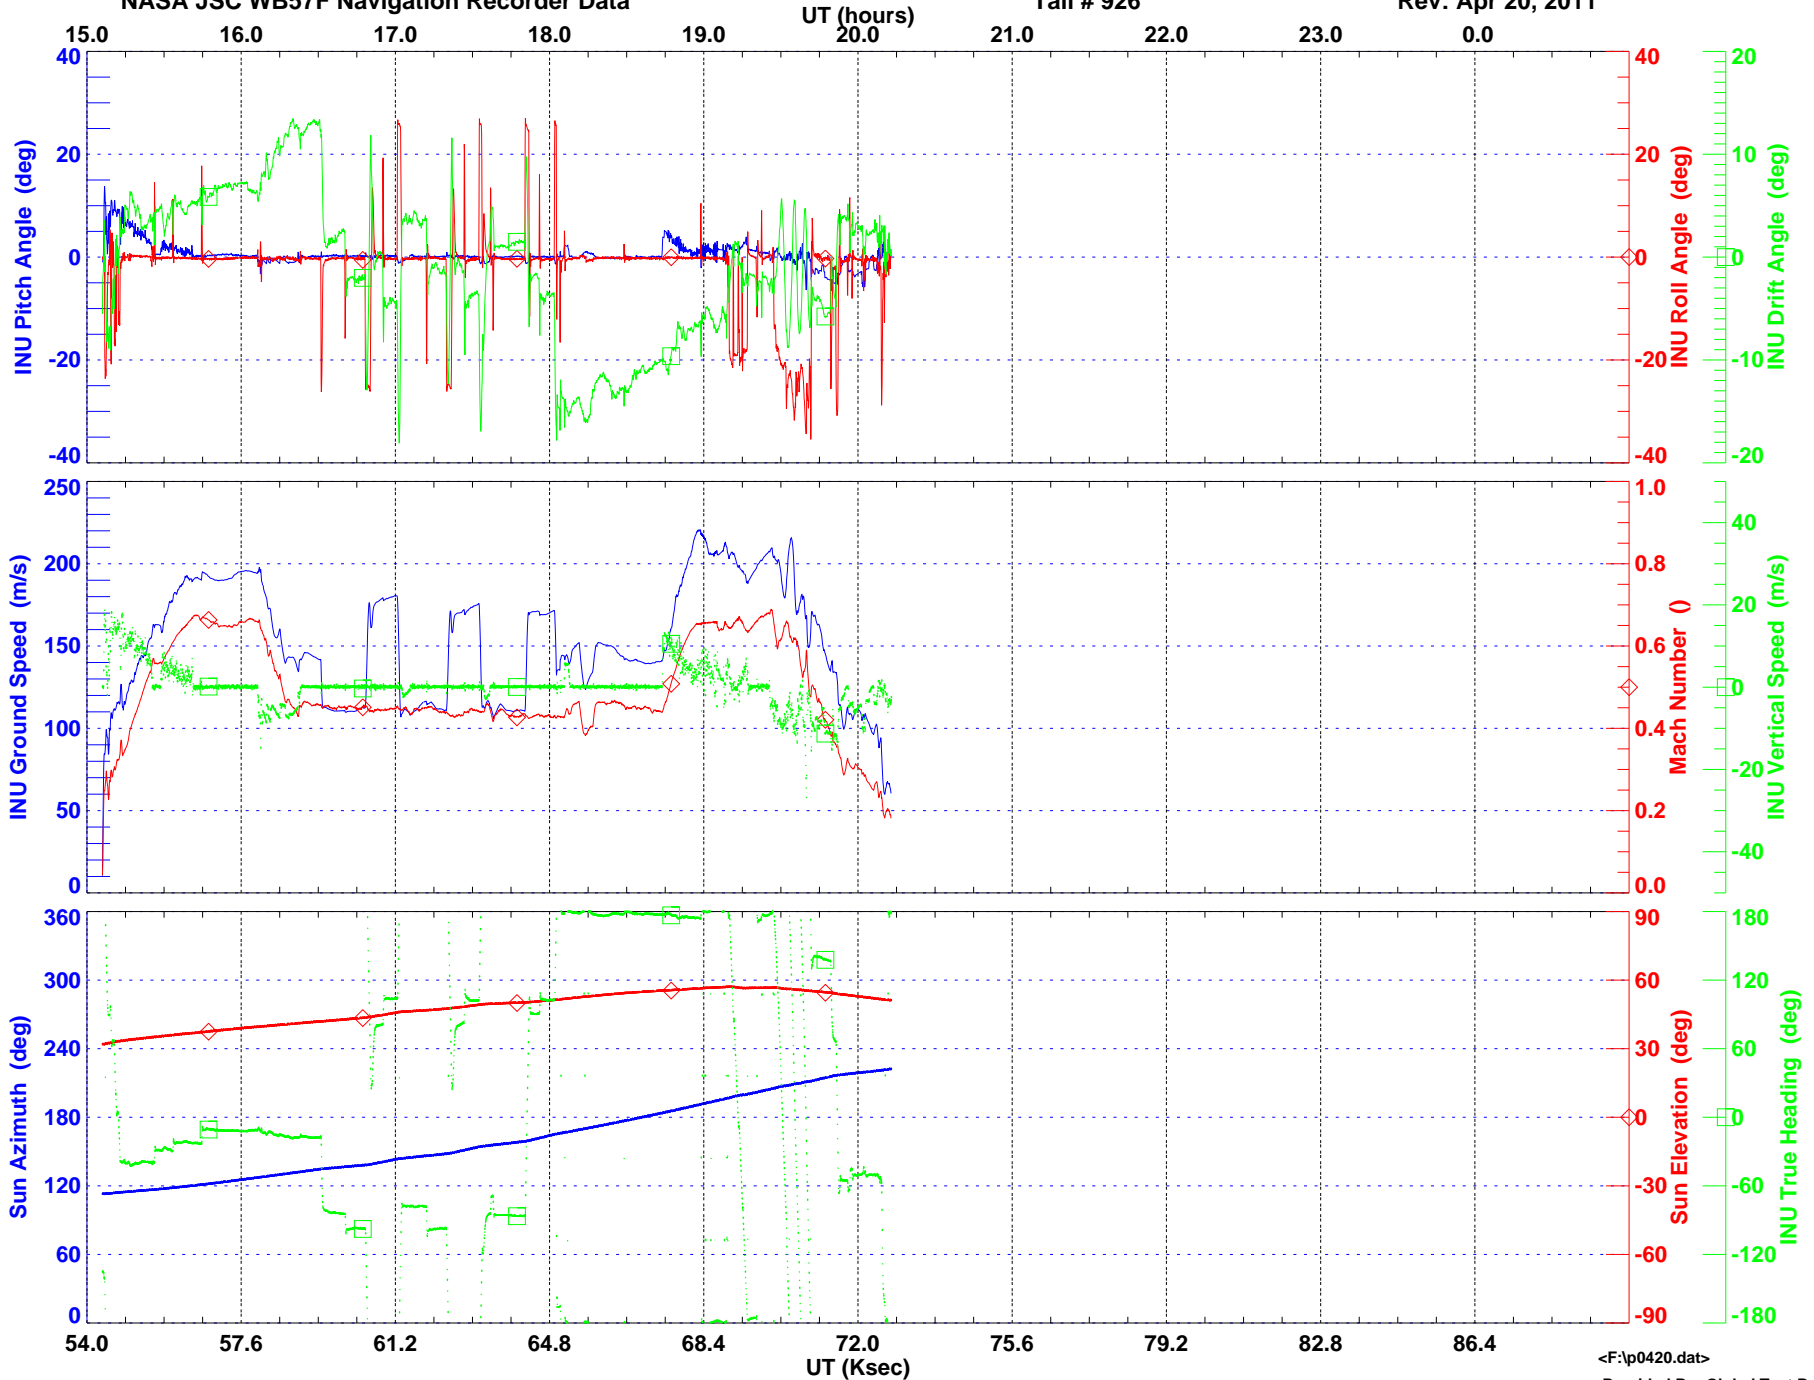

WB57F State Parameters (5 second averaged)
NASA JSC WB57F Navigation Recorder Data

Flight Date: Apr 20, 2011
Tail # 926

Sortie # 11-0420
Rev: Apr 20, 2011

<F:\p0420.dat>

Provided By: Global Test Range, DFRC Airborn

WB57F State Parameters (5 second averaged)
NASA JSC WB57F Navigation Recorder Data

Flight Date: Apr 20, 2011
Tail # 926

Sortie # 11-0420
Rev: Apr 20, 2011

WB57F State Parameters (5 second averaged)
NASA JSC WB57F Navigation Recorder Data

Flight Date: Apr 20, 2011
Tail # 926

Sortie # 11-0420
Rev: Apr 20, 2011

WB57F State Parameters (5 second averaged)
NASA JSC WB57F Navigation Recorder Data

Flight Date: Apr 20, 2011
Tail # 926

Sortie # 11-0420
Rev: Apr 20, 2011

NASA JSC WB57F Navigation Recorder Data

Flight Date: Apr 20, 2011 Sortie: 11-0420

Provided By: Airborne Science Program