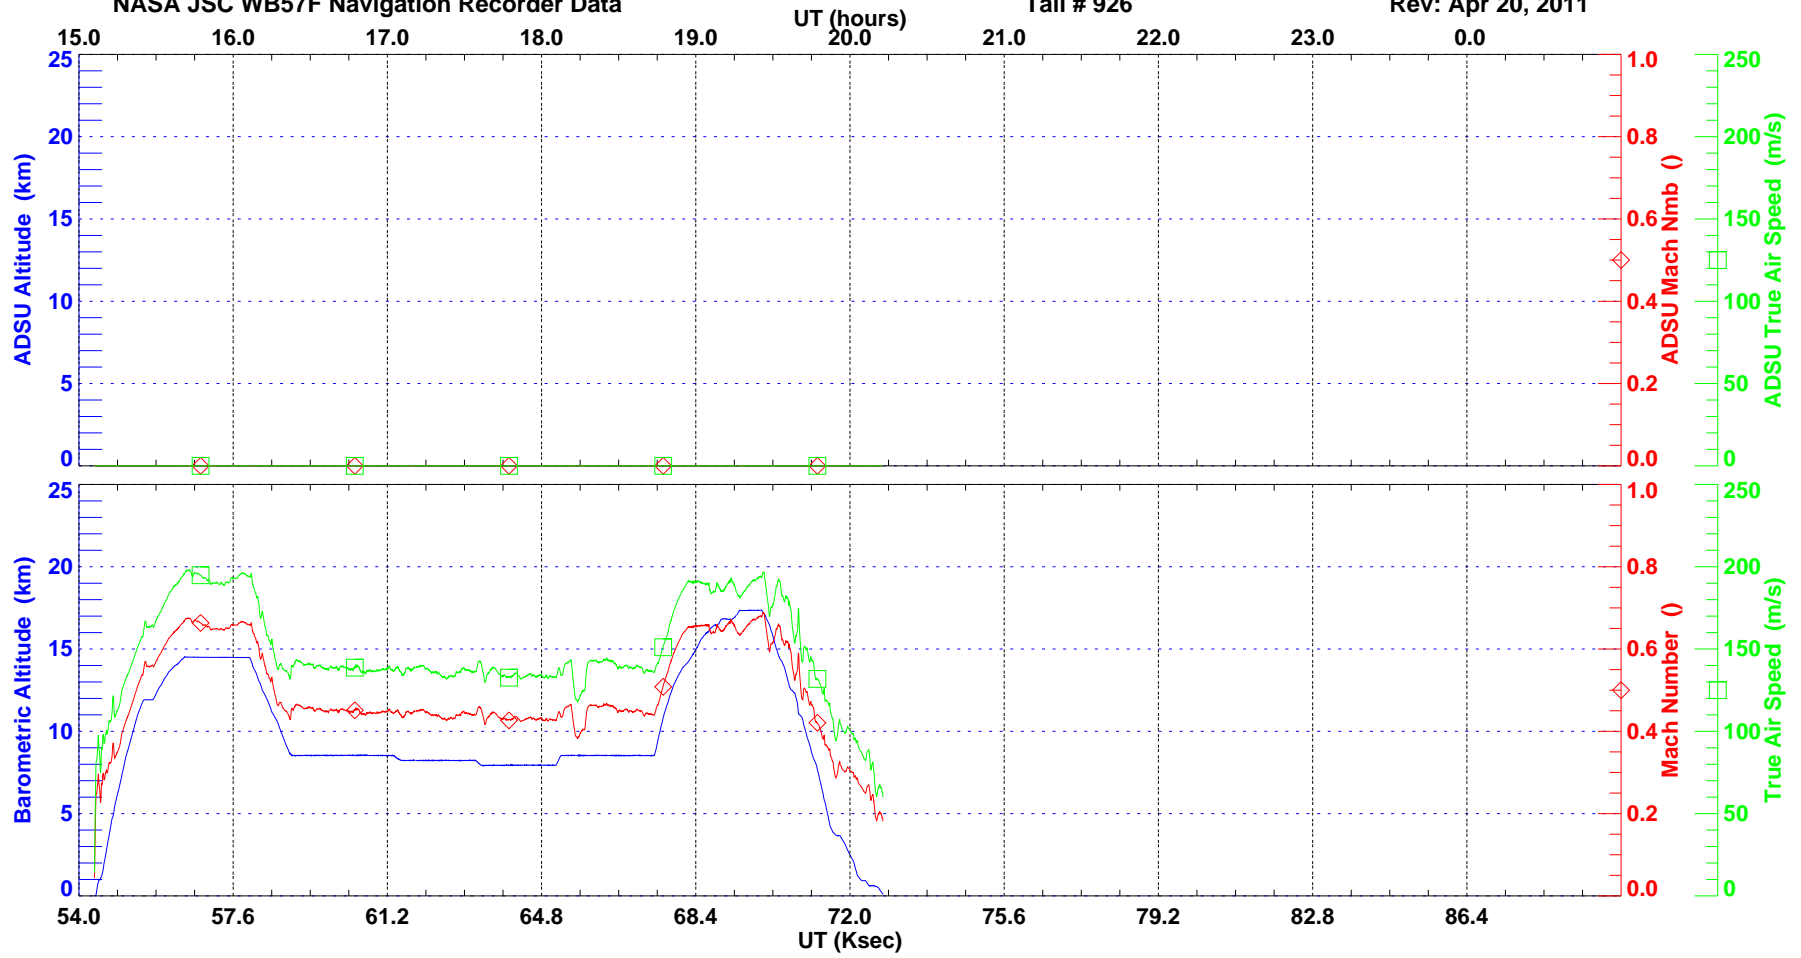

WB57F State Parameters (5 second averaged)
NASA JSC WB57F Navigation Recorder Data

Flight Date: Apr 20, 2011
Tail # 926

Sortie # 11-0420
Rev: Apr 20, 2011

<F:\p0420.dat>

Provided By: Global Test Range, DFRC Airborn

WB57F State Parameters (5 second averaged)
NASA JSC WB57F Navigation Recorder Data

Flight Date: Apr 20, 2011
Tail # 926

Sortie # 11-0420
Rev: Apr 20, 2011

WB57F State Parameters (5 second averaged)
NASA JSC WB57F Navigation Recorder Data

Flight Date: Apr 20, 2011
Tail # 926

Sortie # 11-0420
Rev: Apr 20, 2011

WB57F State Parameters (5 second averaged)
NASA JSC WB57F Navigation Recorder Data

Flight Date: Apr 20, 2011
Tail # 926

Sortie # 11-0420
Rev: Apr 20, 2011

NASA JSC WB57F Navigation Recorder Data

Flight Date: Apr 20, 2011 Sortie: 11-0420

Provided By: Airborne Science Program