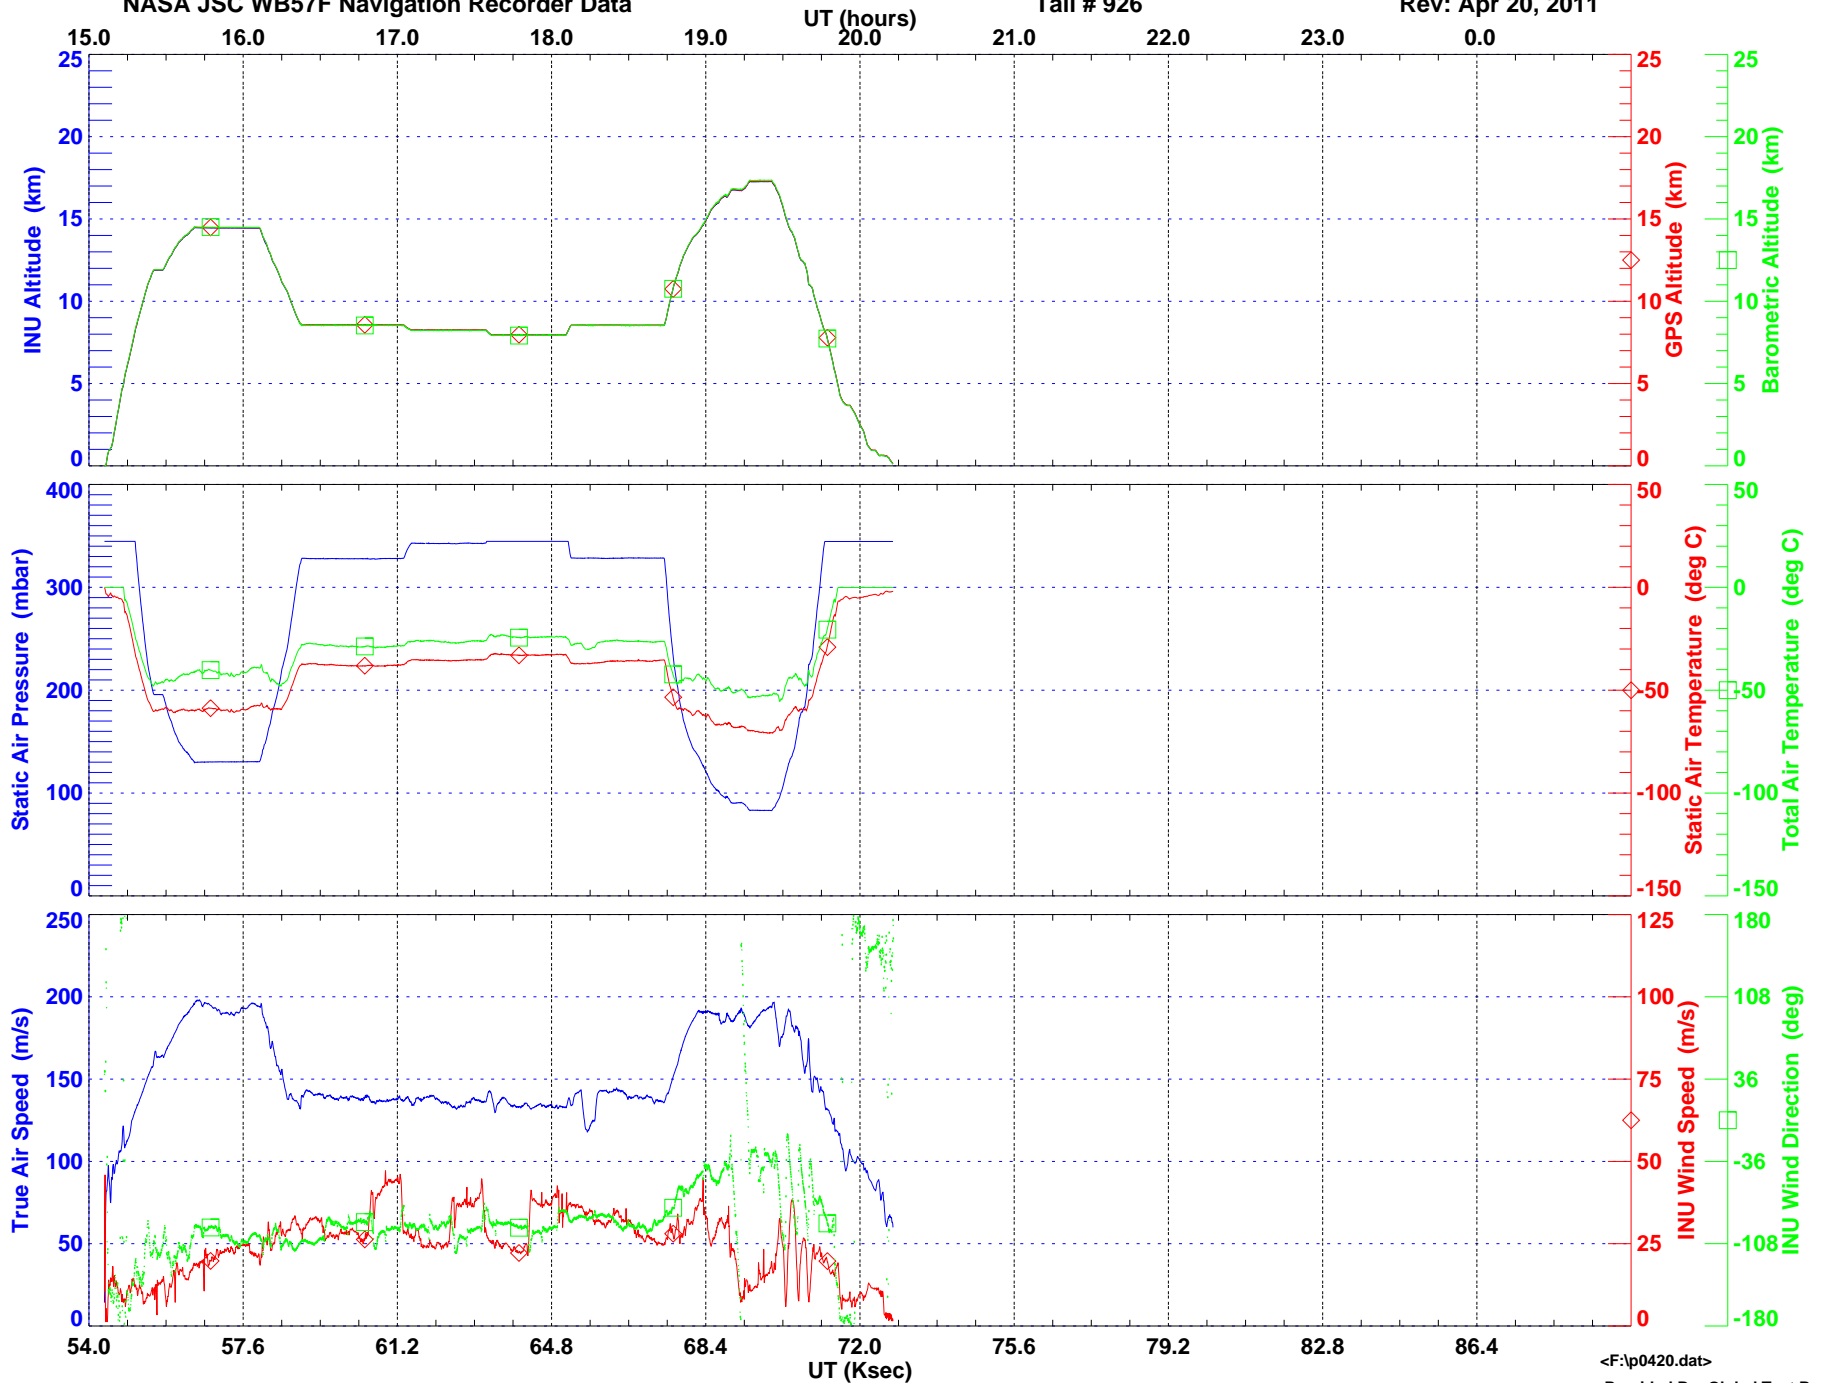

WB57F State Parameters (5 second averaged)
NASA JSC WB57F Navigation Recorder Data

Flight Date: Apr 20, 2011
Tail # 926

Sortie # 11-0420
Rev: Apr 20, 2011

<F:\p0420.dat>

Provided By: Global Test Range, DFRC Airborn

WB57F State Parameters (5 second averaged)
NASA JSC WB57F Navigation Recorder Data

Flight Date: Apr 20, 2011
Tail # 926

Sortie # 11-0420
Rev: Apr 20, 2011

WB57F State Parameters (5 second averaged)
NASA JSC WB57F Navigation Recorder Data

Flight Date: Apr 20, 2011
Tail # 926

Sortie # 11-0420
Rev: Apr 20, 2011

WB57F State Parameters (5 second averaged)
NASA JSC WB57F Navigation Recorder Data

Flight Date: Apr 20, 2011
Tail # 926

Sortie # 11-0420
Rev: Apr 20, 2011

NASA JSC WB57F Navigation Recorder Data

Flight Date: Apr 20, 2011 Sortie: 11-0420

Provided By: Airborne Science Program