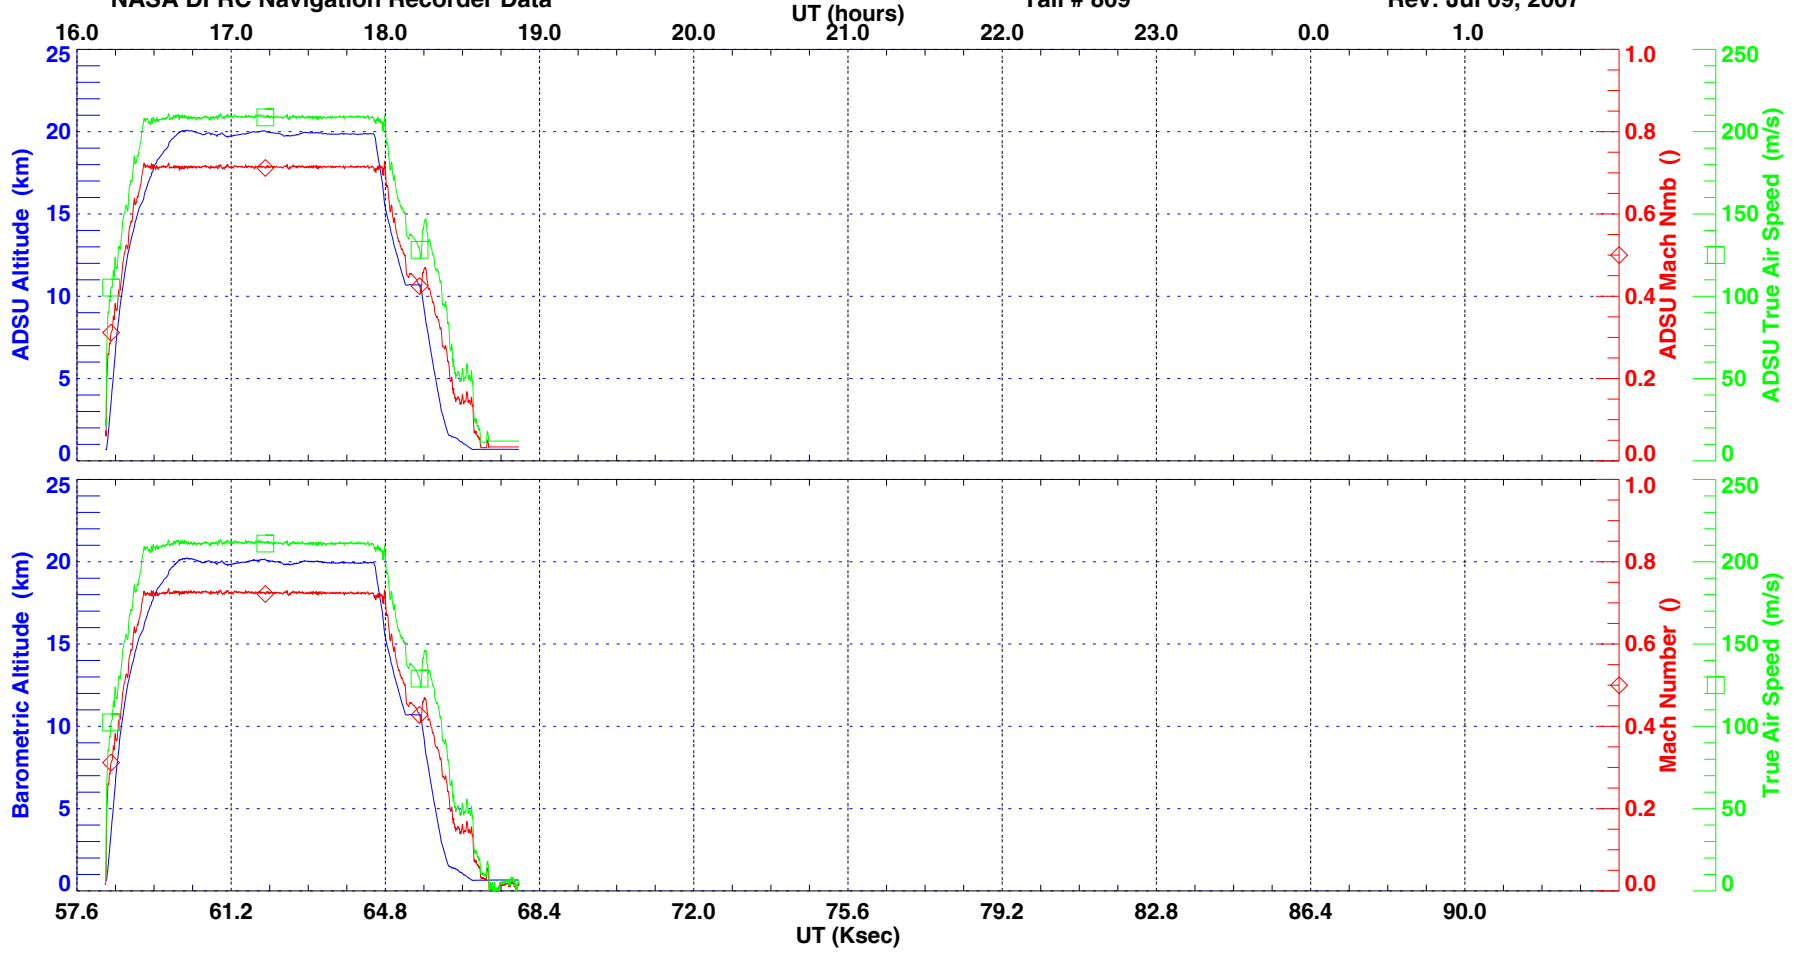

ER-2 State Parameters (5 second averaged)  
NASA DFRC Navigation Recorder Data

Flight Date: Jul 07, 2007  
Tail # 809

Sortie # 07-9015  
Rev: Jul 09, 2007

ER-2 State Parameters (5 second averaged)  
NASA DFRC Navigation Recorder Data

Flight Date: Jul 07, 2007  
Tail # 809

Sortie # 07-9015  
Rev: Jul 09, 2007

ER-2 State Parameters (5 second averaged)  
NASA DFRC Navigation Recorder Data

Flight Date: Jul 07, 2007  
Tail # 809

Sortie # 07-9015  
Rev: Jul 09, 2007

UT (hours)

ER-2 State Parameters (5 second averaged)  
NASA DFRC Navigation Recorder Data

Flight Date: Jul 07, 2007  
Tail # 809

Sortie # 07-9015  
Rev: Jul 09, 2007

Provided By: AS&M Data Systems