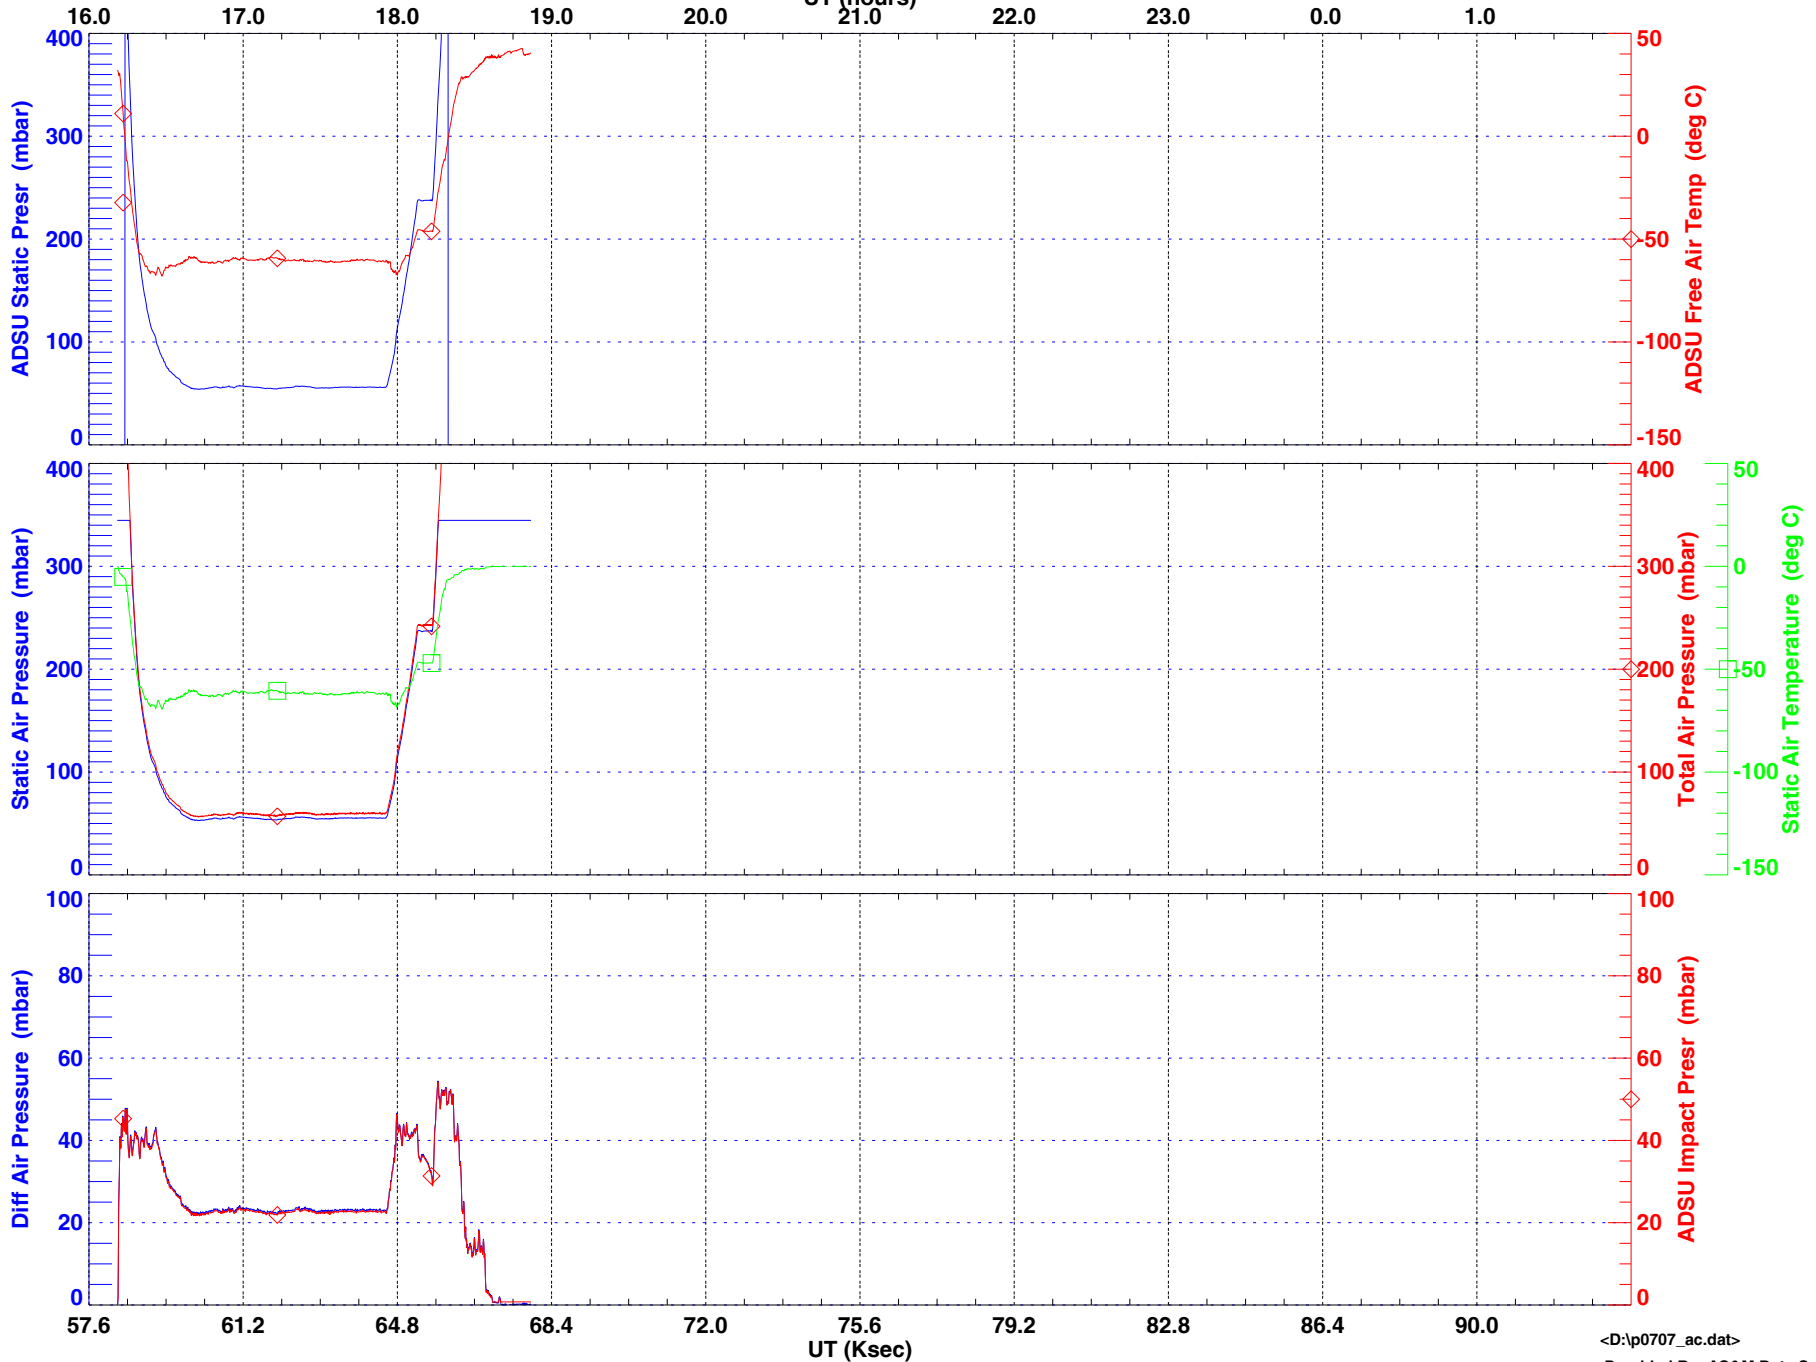

ER-2 State Parameters (5 second averaged)  
NASA DFRC Navigation Recorder Data

Flight Date: Jul 07, 2007  
Tail # 809

Sortie # 07-9015  
Rev: Jul 09, 2007

ER-2 State Parameters (5 second averaged)  
NASA DFRC Navigation Recorder Data

Flight Date: Jul 07, 2007  
Tail # 809

Sortie # 07-9015  
Rev: Jul 09, 2007

ER-2 State Parameters (5 second averaged)  
NASA DFRC Navigation Recorder Data

Flight Date: Jul 07, 2007  
Tail # 809

Sortie # 07-9015  
Rev: Jul 09, 2007

UT (hours)

ER-2 State Parameters (5 second averaged)  
NASA DFRC Navigation Recorder Data

Flight Date: Jul 07, 2007  
Tail # 809

Sortie # 07-9015  
Rev: Jul 09, 2007

Provided By: AS&M Data Systems