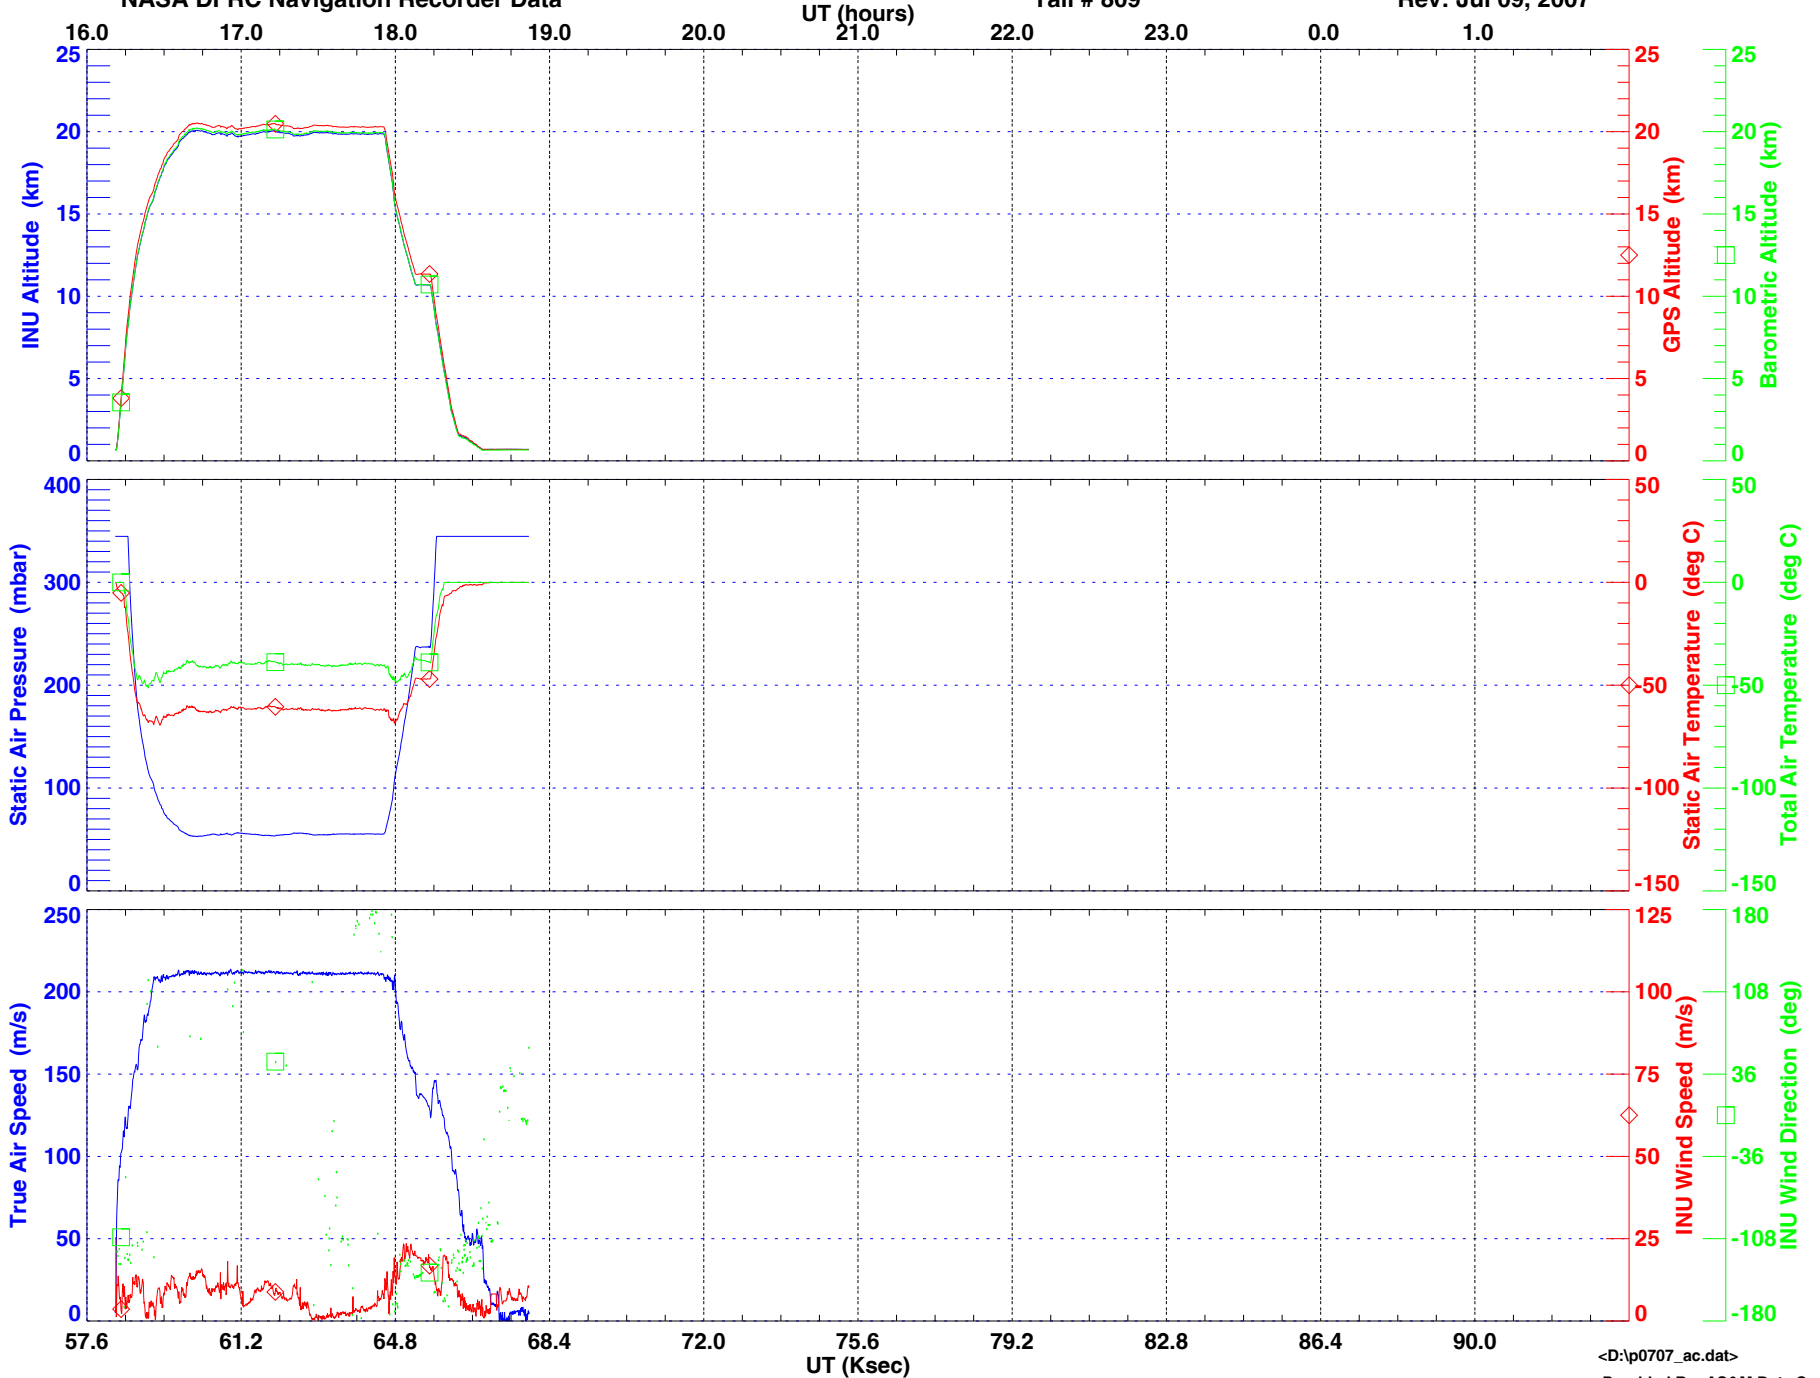

ER-2 State Parameters (5 second averaged)  
NASA DFRC Navigation Recorder Data

Flight Date: Jul 07, 2007  
Tail # 809

Sortie # 07-9015  
Rev: Jul 09, 2007

ER-2 State Parameters (5 second averaged)  
NASA DFRC Navigation Recorder Data

Flight Date: Jul 07, 2007  
Tail # 809

Sortie # 07-9015  
Rev: Jul 09, 2007

ER-2 State Parameters (5 second averaged)  
NASA DFRC Navigation Recorder Data

Flight Date: Jul 07, 2007  
Tail # 809

Sortie # 07-9015  
Rev: Jul 09, 2007

UT (hours)

ER-2 State Parameters (5 second averaged)  
NASA DFRC Navigation Recorder Data

Flight Date: Jul 07, 2007  
Tail # 809

Sortie # 07-9015  
Rev: Jul 09, 2007

Provided By: AS&M Data Systems