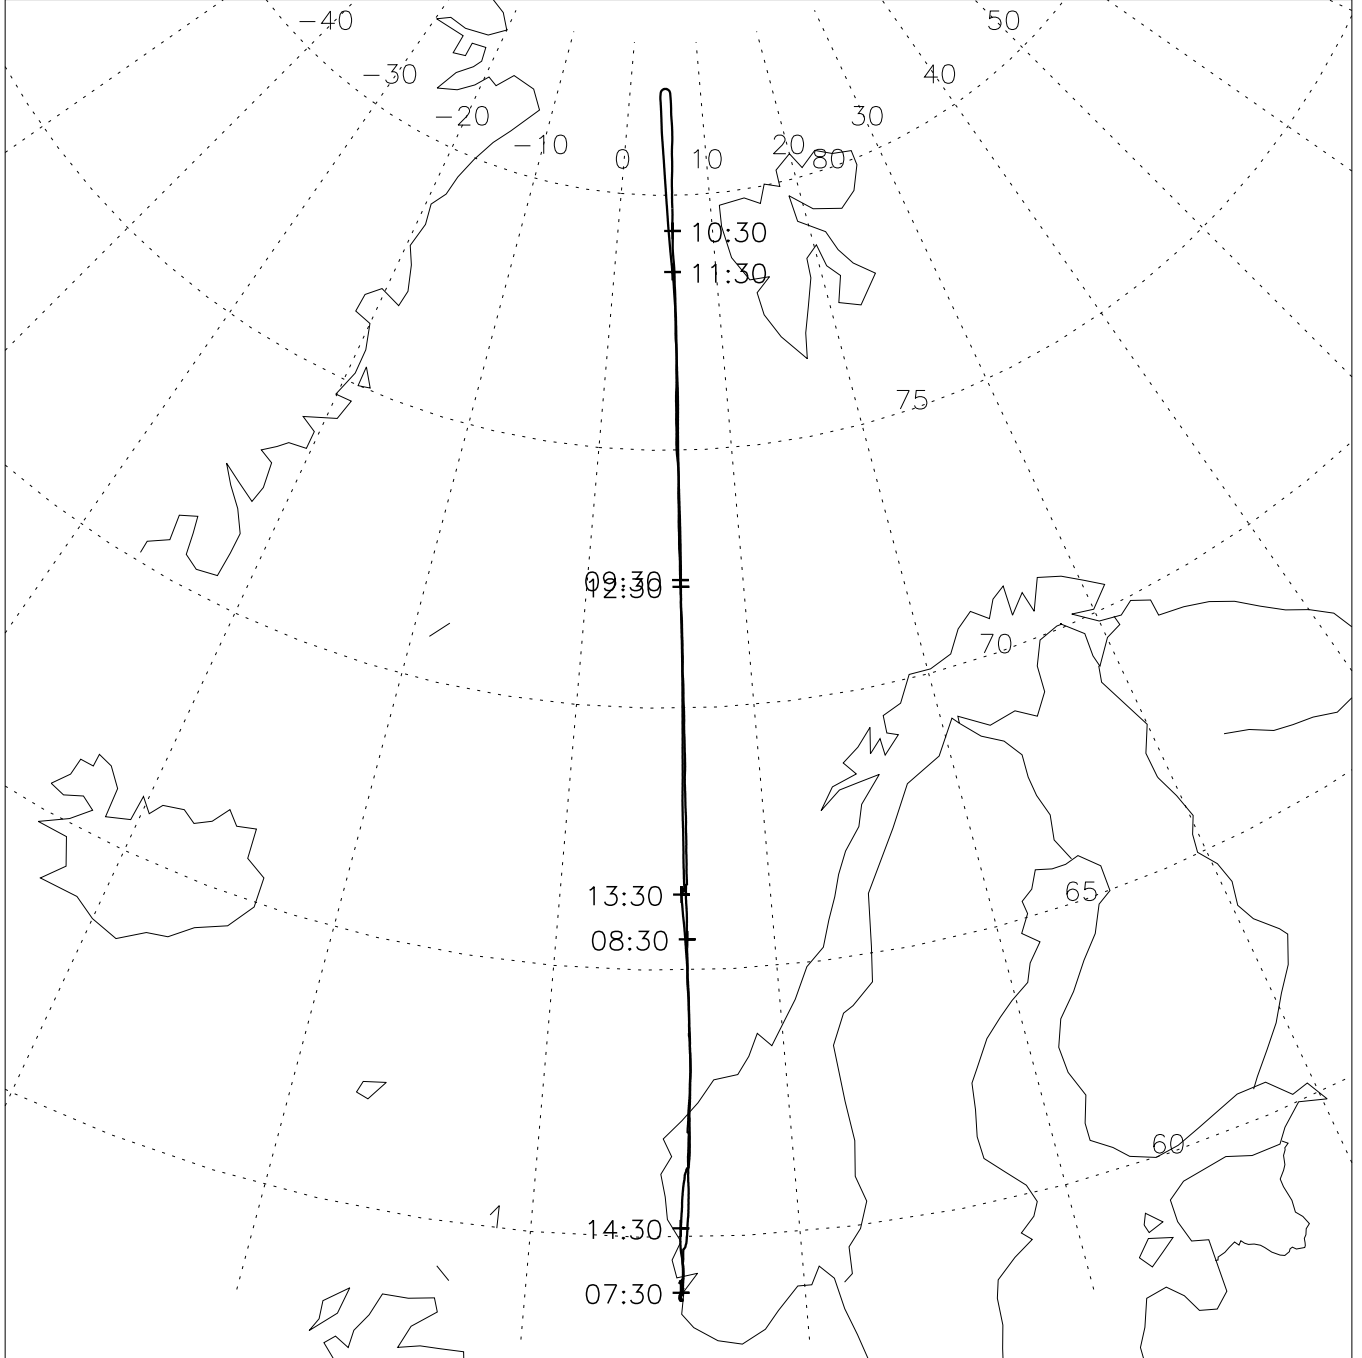

890208 ER-2 Flight Track from Nav Recorder RDATE=900215

Start = 07:25 End = 14:52 LonMin= 4.31 LonMax= 6.06 LatMin= 58.83 LatMax= 82.10