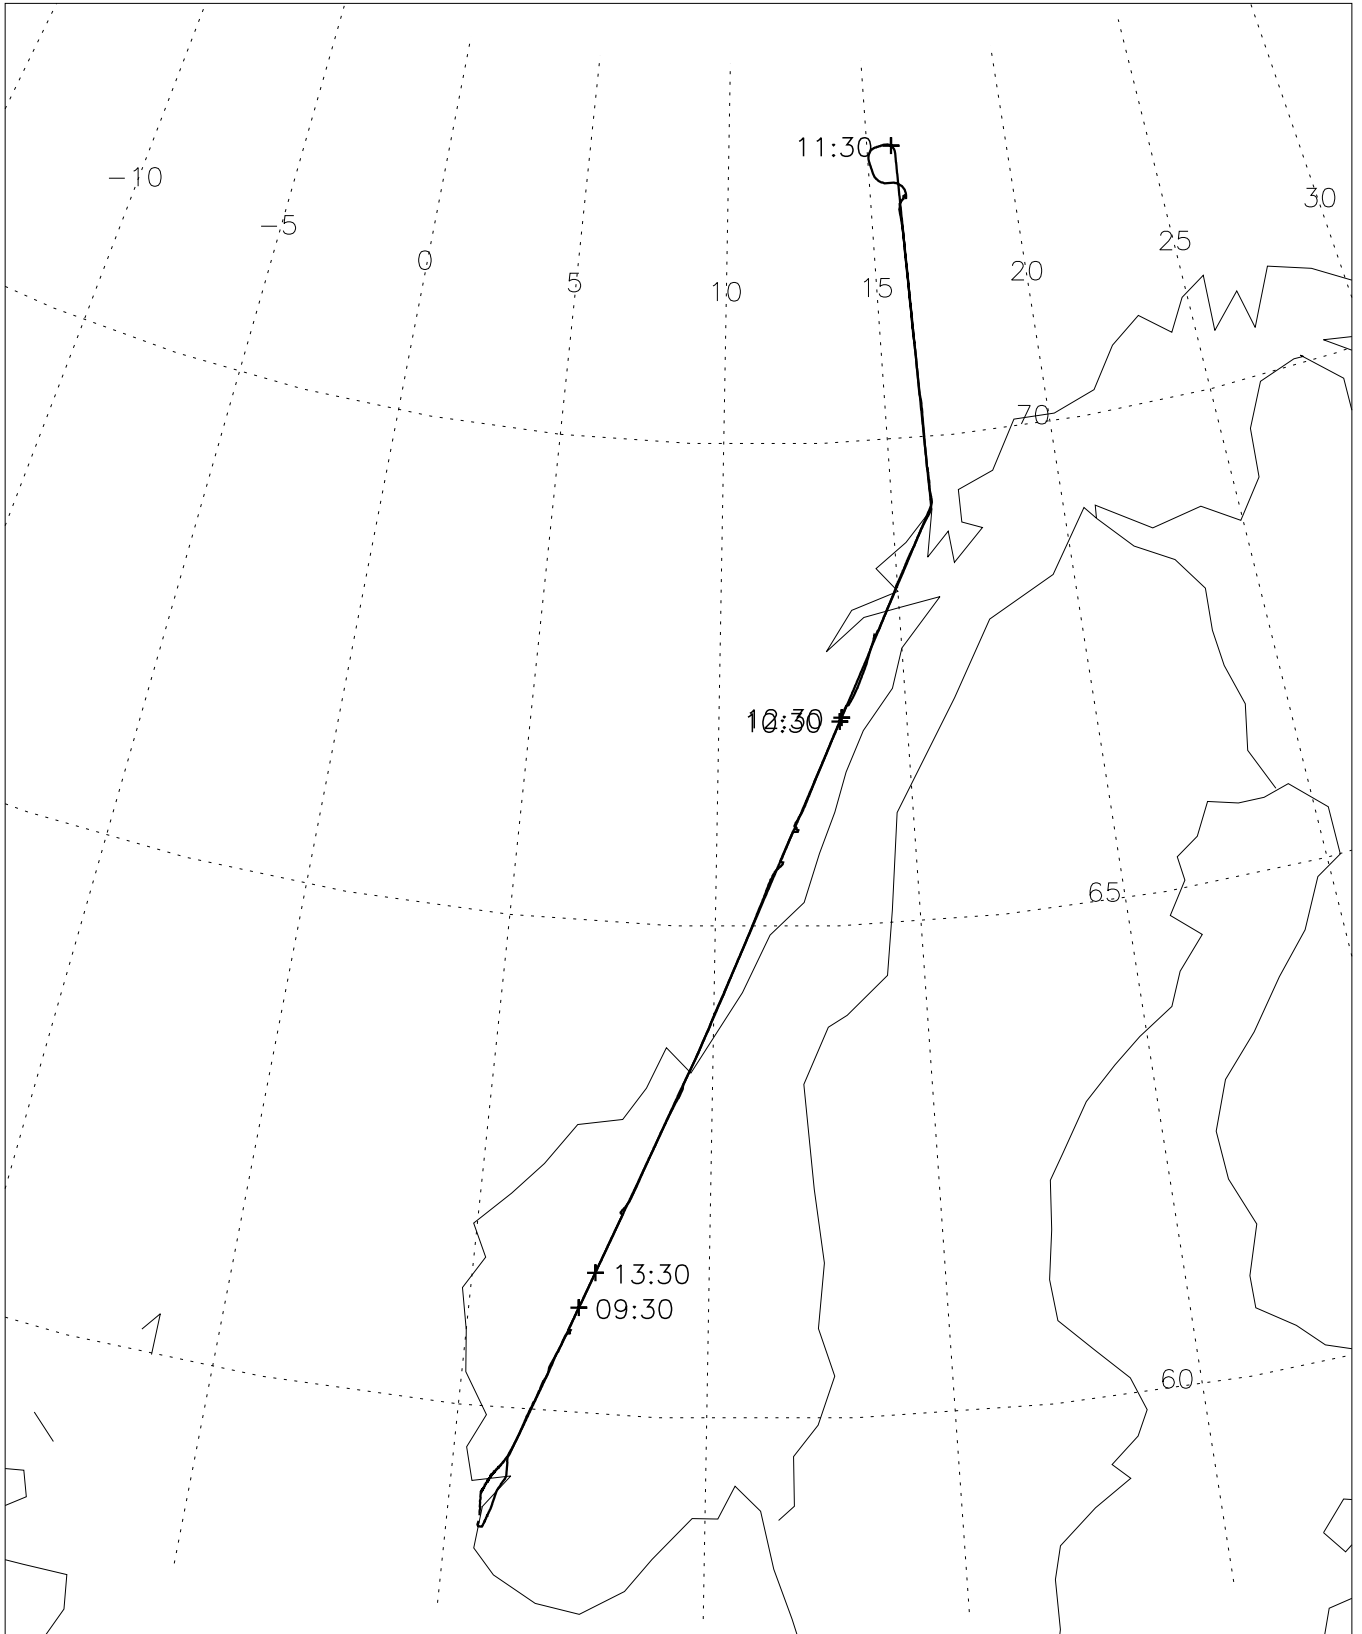

890103 ER-2 Flight Track from Nav Recorder RDATE=900215

Start = 09:03 End = 14:11 LonMin= 5.61 LonMax= 16.25 LatMin= 58.80 LatMax= 73.09