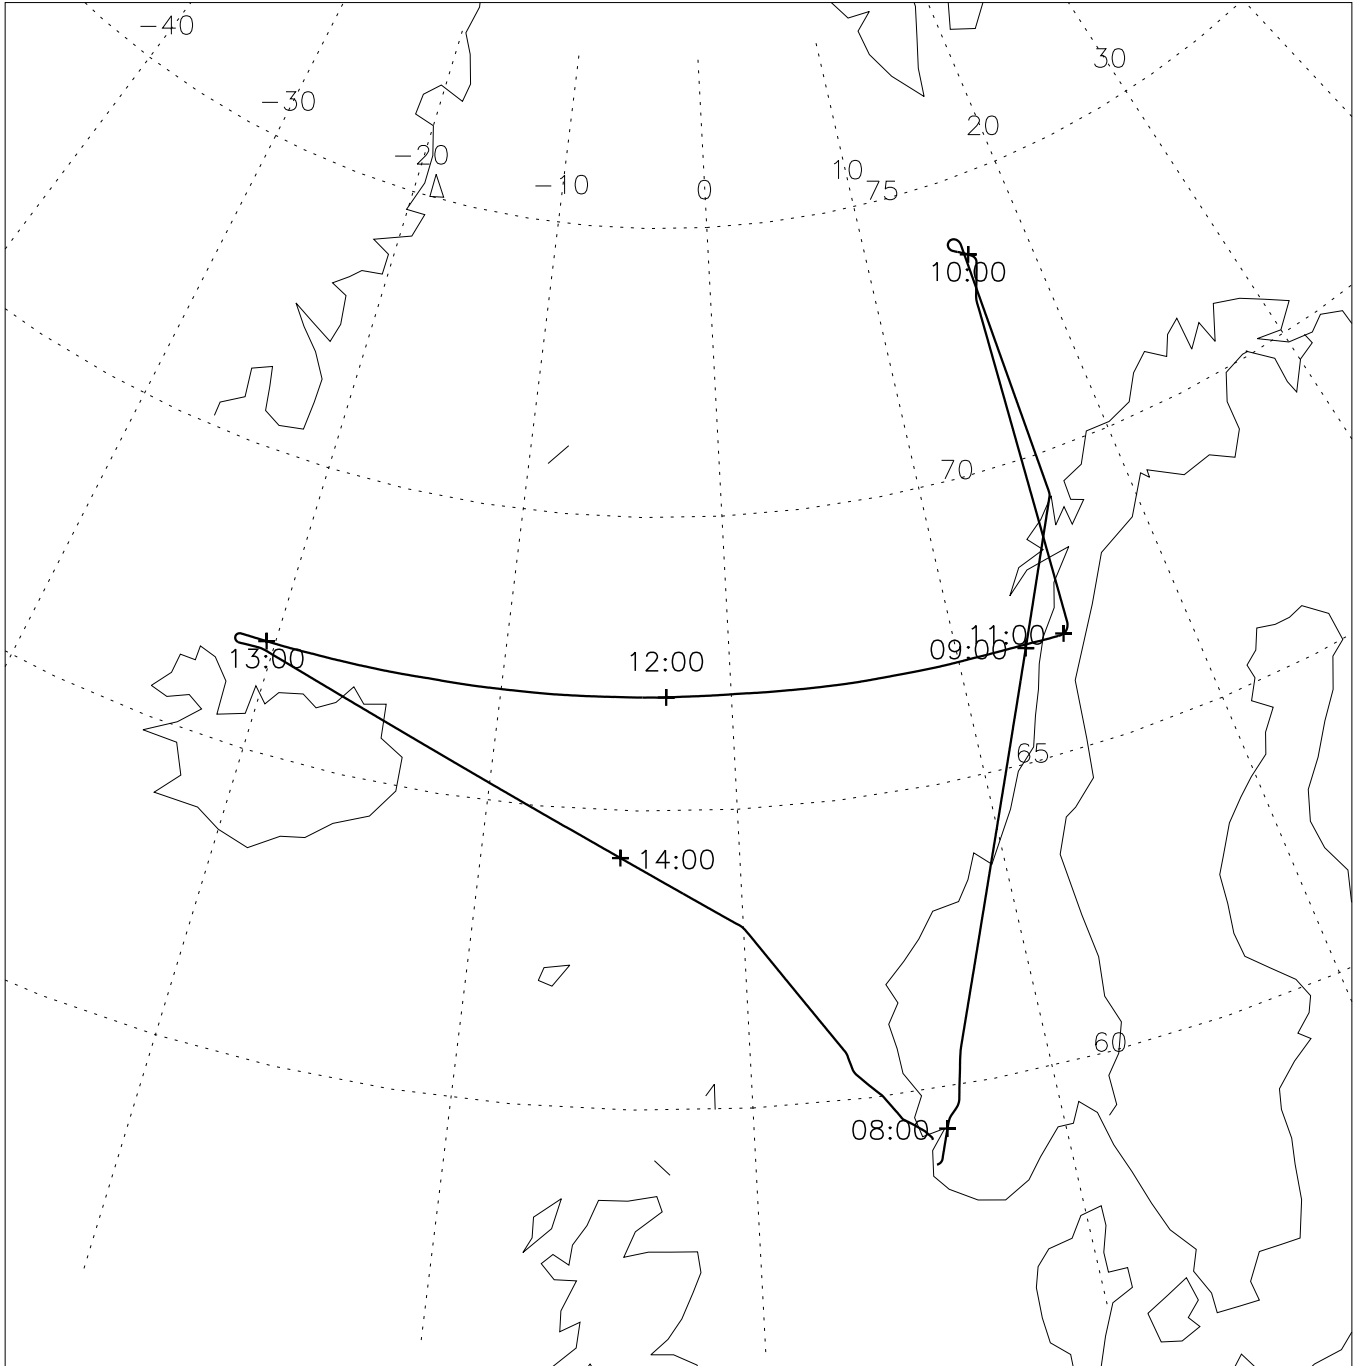

890114 DC-8 Flight Track from DADS RDATE=900516

Start = 07:53 End = 14:59 LonMin= -21.73 LonMax= 16.57 LatMin= 58.76 LatMax= 73.99